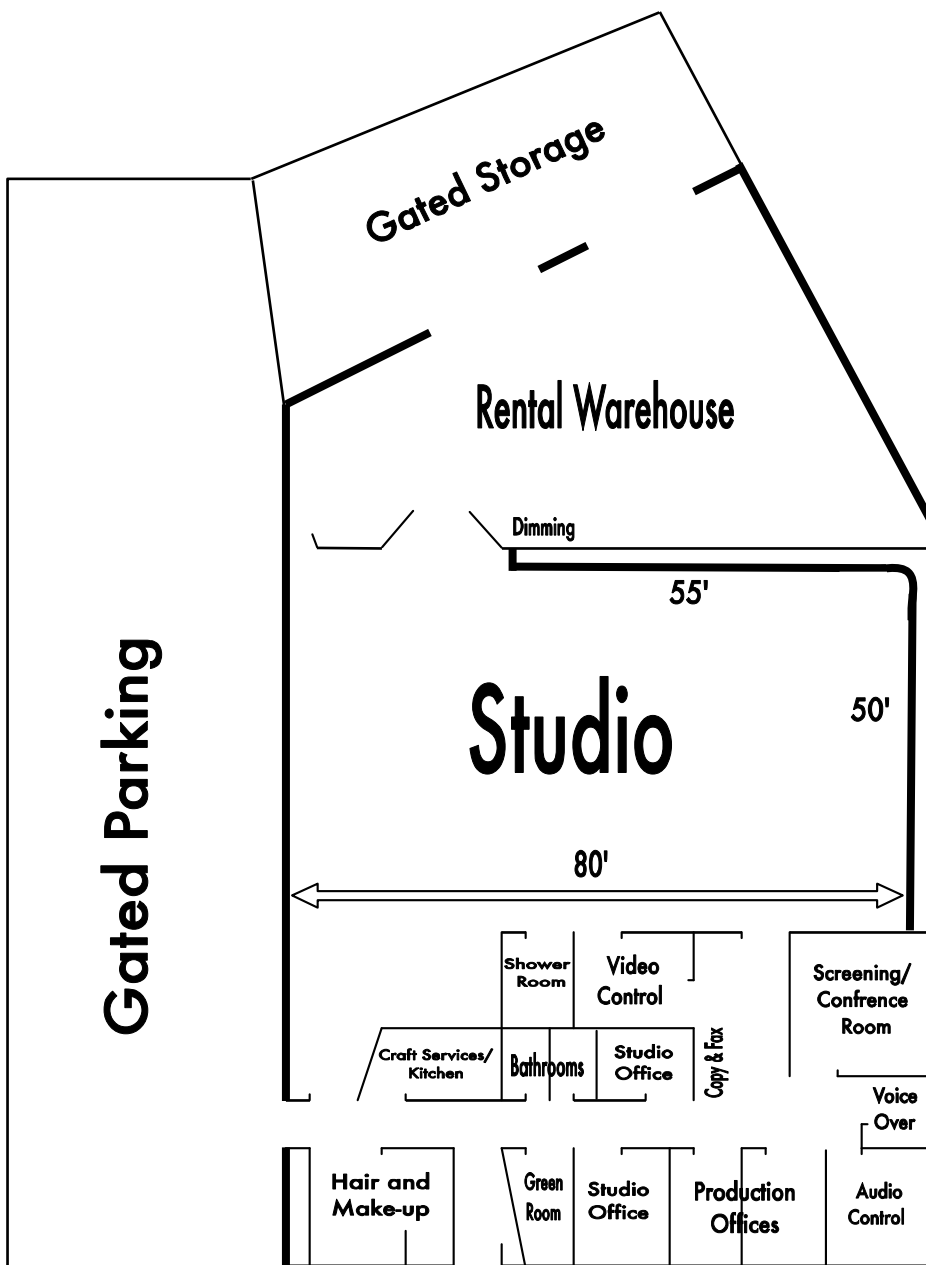

Cutting Edge

STUDIOS

22904 LOCKNESS AVE.

TORRANCE, CA 90501

PHONE: (310) 326-4500

FAX:(310) 326-4715

www.cuttingedgeproductions.tv

Square Footage.....4,000
 Dimensions.....80'x50'
 Height to grid.....17'
 Grid.....Truss & Pipe
 Elephant Doors.....12'x10'
 Power.....up to 2,900 amps
 Cyc.....55'x50'
 Cyc height.....17'
 Cyc color.....White
 Floor.....Smooth Concrete
 A/C.....Available
 Parking.....Gated, ample
 Support Rooms:

- Screening/Conference Room
- Video Control Room
- Audio Control Room
- Voice Over Booth
- Production Offices
- Hair and Make-up
- Green Room
- Craft Services/Kitchen
- Copy and Fax
- 2 Restrooms
- Shower